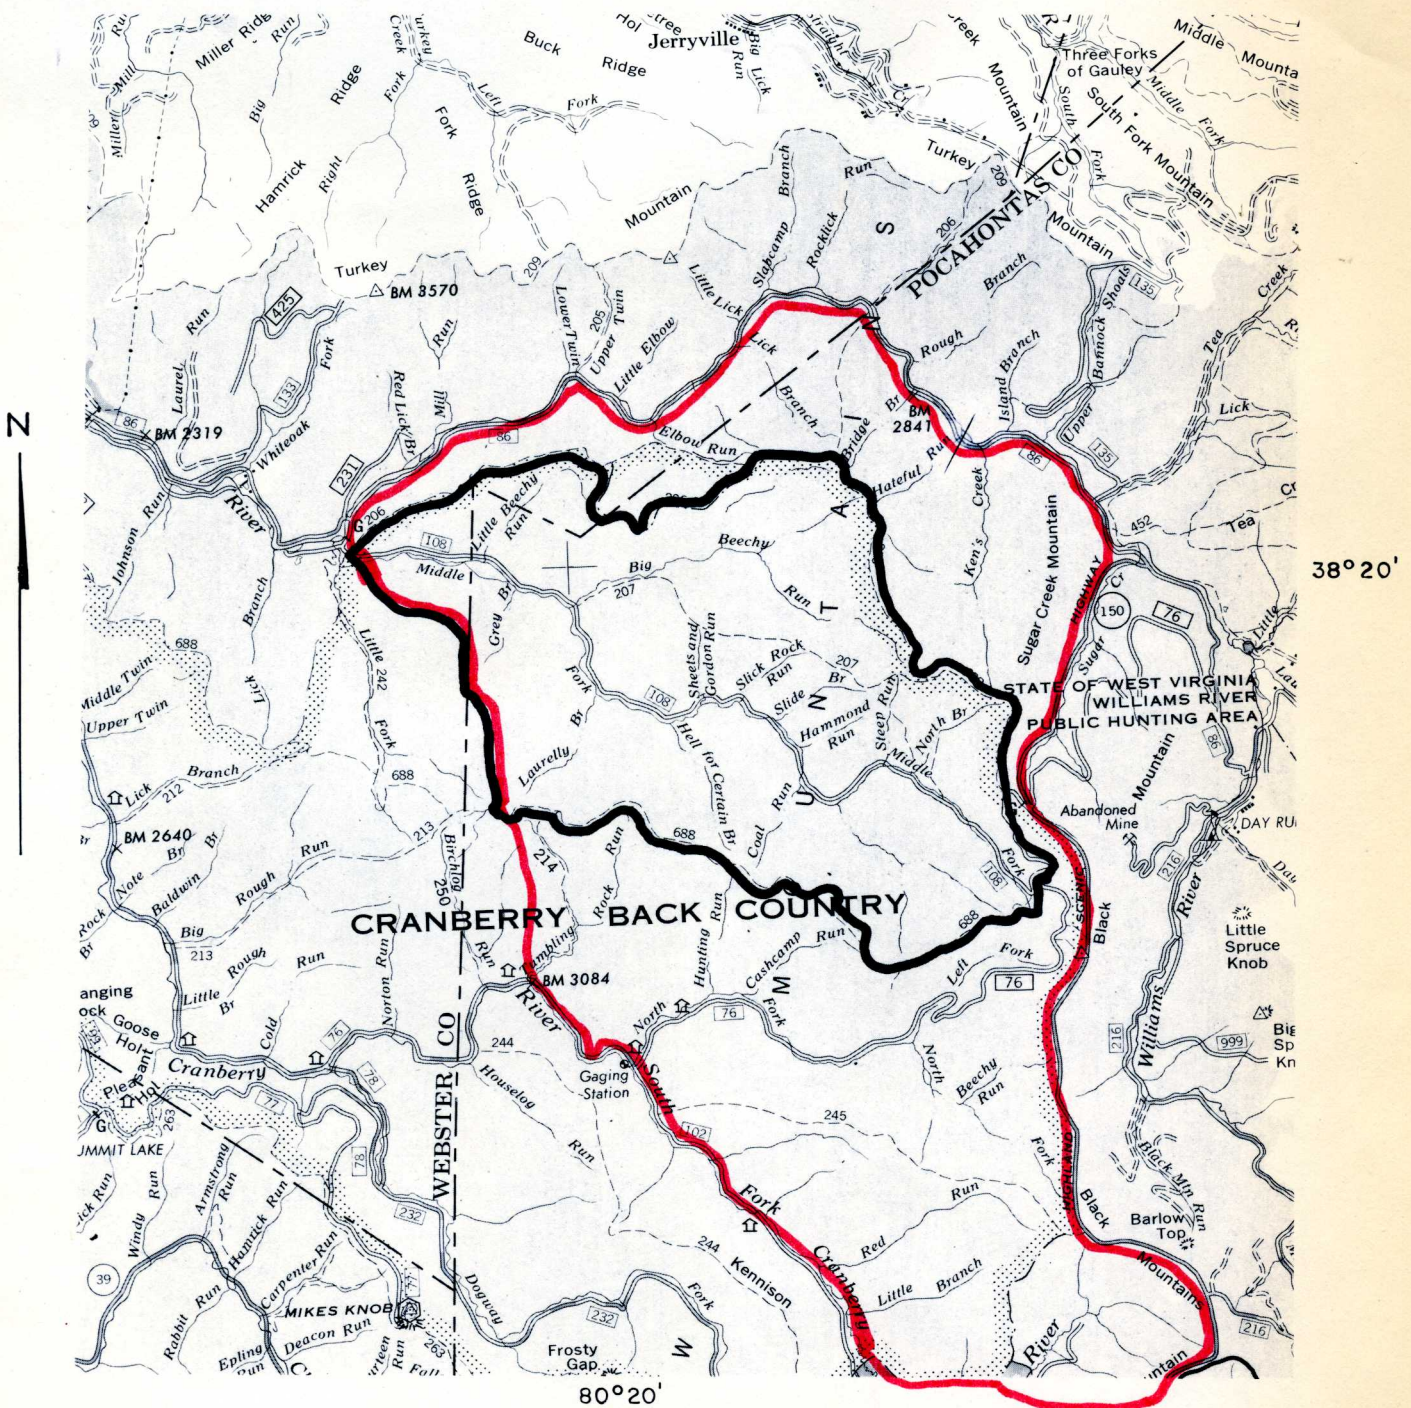

# CRANBERRY AREA

## MONONGAHELA NATIONAL FOREST WEST VIRGINIA

1973

### LEGEND

- S. 316, as reported**
- CRANBERRY AREA BOUNDARY
- NATIONAL FOREST ADMINISTERED LAND
- OTHER OWNERSHIP

### SCALE